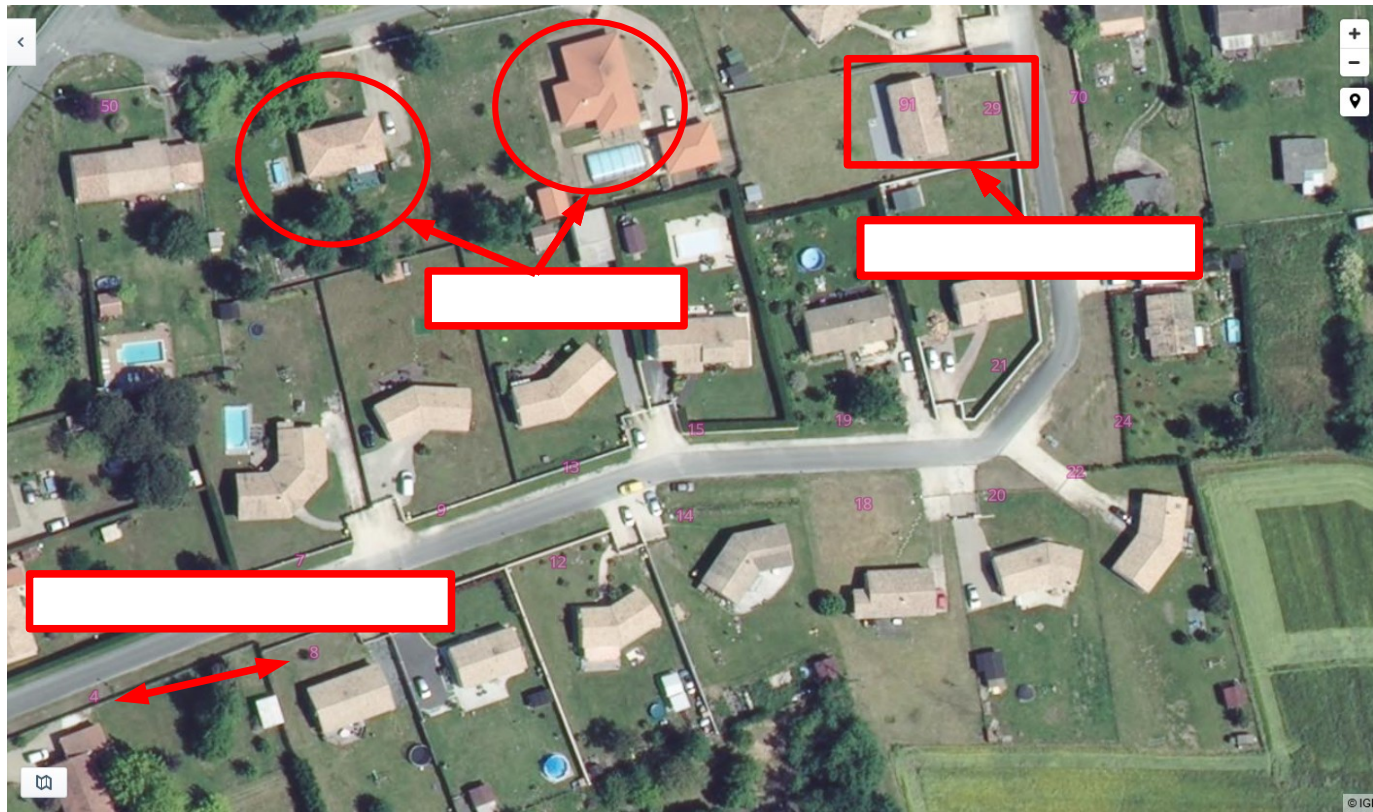

Diagnostic de ma commune

- Exemples d'erreurs d'adressage